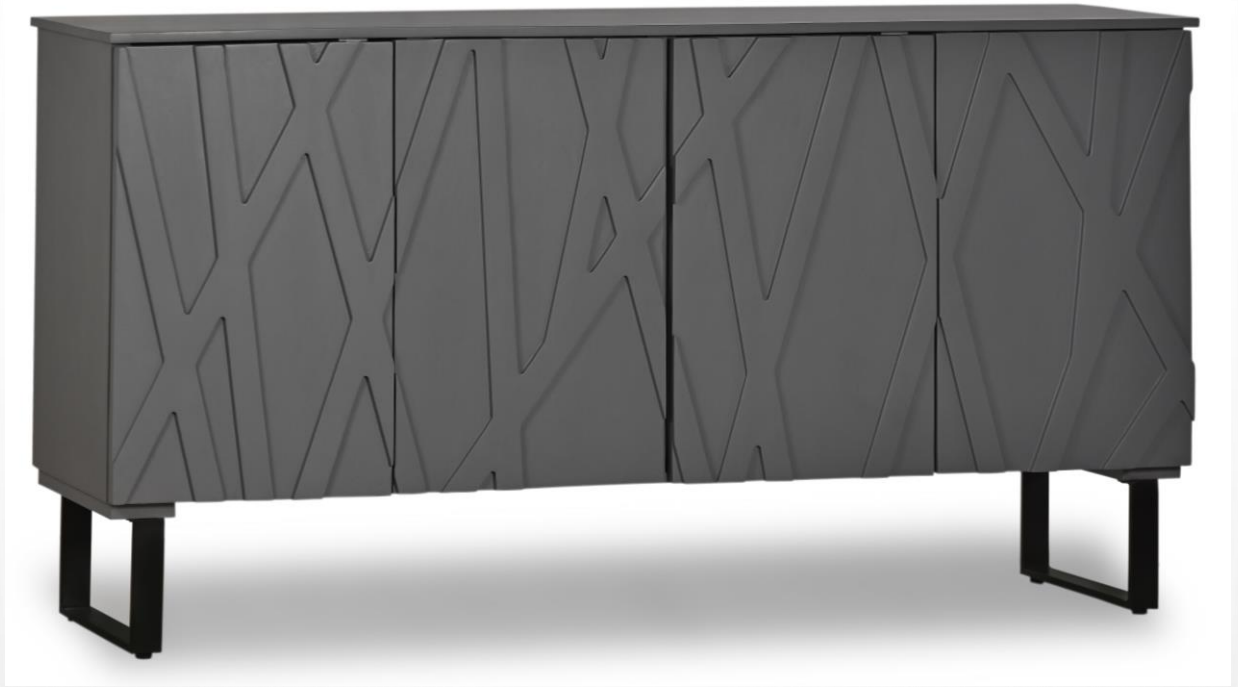

AH-1013-SW
HARPER SIDEBOARD WITH DRAWERS
W 51.25xD 15.50xH 35.75

AH-1014-GW
HARPER COFFEE TABLE
W 47.25xD 15.75xH 17

AH-1014-SW
HARPER COFFEE TABLE
W 47.25xD 15.75xH 17

AH-1028-GA
VINATGE COFFEE TABLE
W 36x D 36xH 18.25

AH-1028-CA
VINATGE COFFEE TABLE
W 36x D 36xH 18.25

AH-1043-SW
LEXI SIDEBOARD
W 71xD15.75xH 36

AH-1043-GW
LEXI SIDEBOARD
W 71xD15.75xH 36

AH-1046-SW
BUNNY CANE SIDEBOARD
W 71xD 15.75xH 35.50

AH-1046-LC
BUNNY CANE SIDEBOARD
W 71xD15.75xH35.50

AH-1074-DG
ZOE SIDEBOARD
W 71xD 15.75xH 35.50

AH-1074-SW
ZOE SIDEBOARD
W 71xD 15.75xH 35.50

AH-1076-SW
BOBBIE SIDE TABLE
W 20xD 20xH 24

AH-1091-AW
HANA COFFEE TABLE
W40xD40xH18.50

AH-1096-GW
BURTON CABINET
W 38xD 17xH 34.75